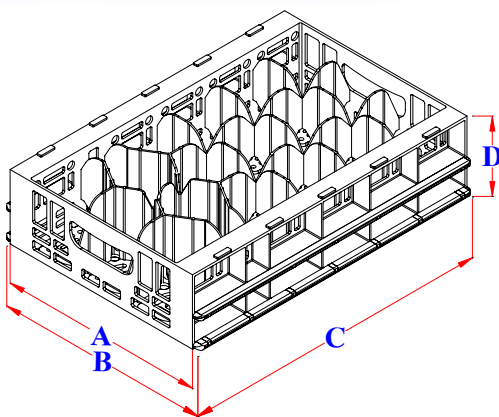

TA006

RACK NO.	A	B	C	D	GLASS		CAPACITY	CONTAINER
	(MM)	(MM)	(MM)	(MM)	E (MM)	F (MM)	RACK	NO.
TA006	259	278	390	98	76.5	92	12	CA

CA