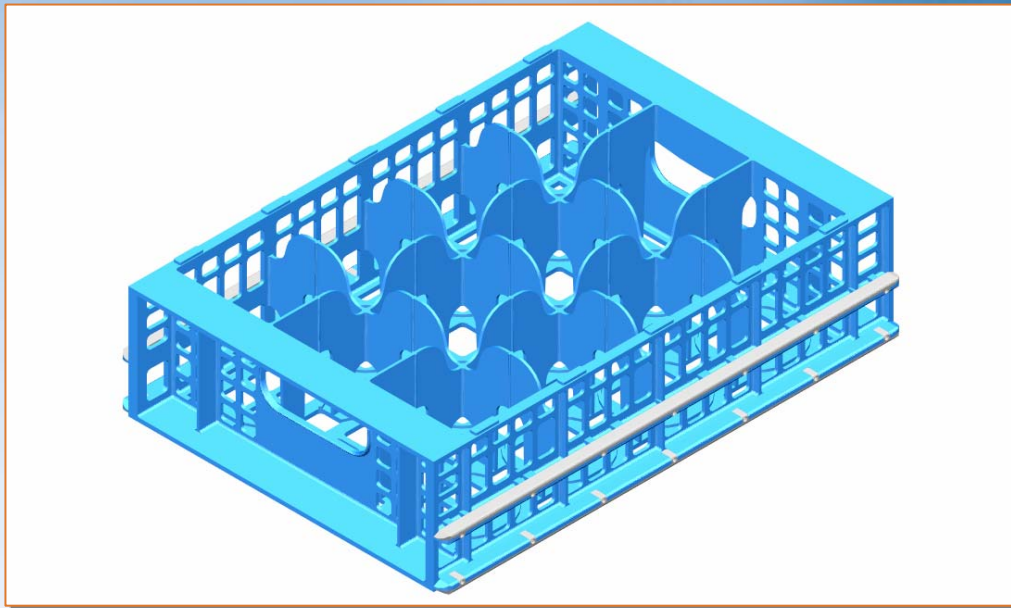

TA006

RACK NO.	A	B	C	D	GLASS		CAPACITY	CONTAINER
	(MM)	(MM)	(MM)	(MM)	E (MM)	F (MM)	RACK	NO.
TA006	259	278	390	98	76.5	92	12	CA

CA